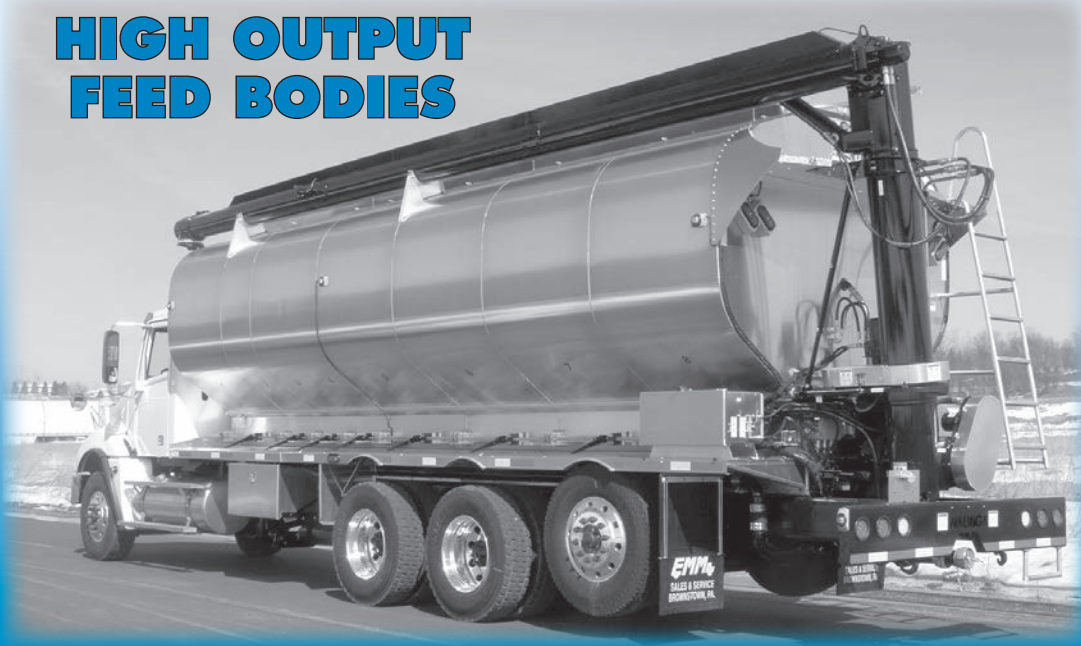

Financing Available

"We service all makes & models of feed trailers."

**HIGH OUTPUT
FEED BODIES**

Unload up to 7000 lbs. per minute, 12-15-12 auger set up, many different configurations available, call for a quote.