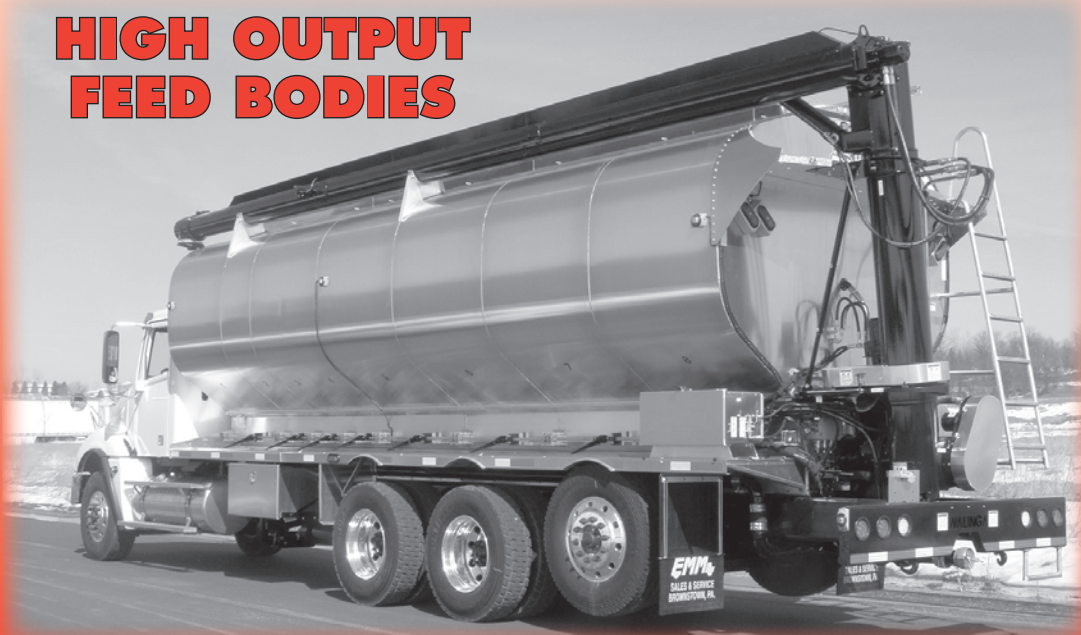

Financing Available

"We service all makes & models of feed trailers."

**HIGH OUTPUT
FEED BODIES**

Unload up to 7000 lbs. per minute, 12-15-12 auger set up, many different configurations available, call for a quote.