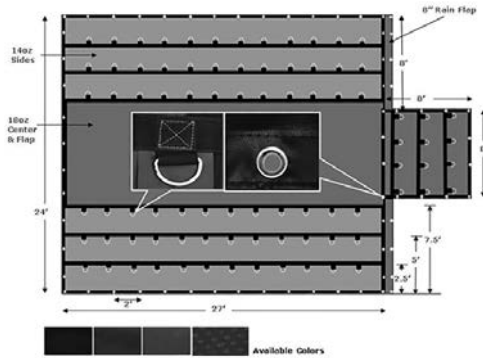

Our Heavy Duty Lumber Tarps are engineered with the highest quality 18 oz. Vinyl and reinforced with 2" thick tough polyester webbing.

**LUMBER TARPS**

- 24'x27', 8' drop w/ flap ..... **\$295**
- 20'x27', 6' drop w/ flap ..... **\$265**
- 3 Pc. set of 8' drop w/ flat, 24'x18' ea. **\$680**
- 3 Pc. set of 6' drop w/ flap, 20'x18' ea. .... **\$595**
- 24'x27" 8' drop Parachute tarp. . . **\$315**