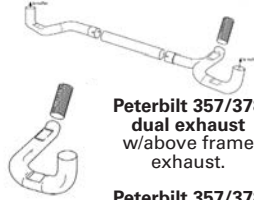

MANY NEW 5"-6"-7" & 8" CHROME PIPES IN STOCK COMPLETE EXHAUST ASSEMBLIES AVAILABLE

Most Bumpers, Most Models, Call!

Peterbilt 357/378
dual exhaust
w/above frame
exhaust.

Peterbilt 357/378
single exhaust.

Chrome
Plastic
Wheel Cover
Rear Axle w/
Removable
Hub Cap 33
\$35

Big Pipe Pickup Truck Kits

**MOST BUMPERS
AVAILABLE!
WE SHIP
ANYWHERE!**

First Quality Pipe & OE Replacement Elbows To Fit Your Truck.

5" Dia., 36" 48" & 60" turnouts, first quality, From \$79
6" Dia., Factory replacement elbows, 1st Quality Call

7" Dia., Factory replacement elbows, 1st Quality Call