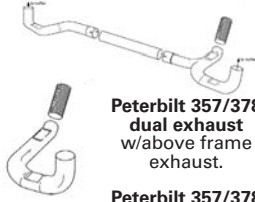

MANY NEW 5" -6" -7" & 8" CHROME PIPES IN STOCK COMPLETE EXHAUST ASSEMBLIES AVAILABLE

Most Bumpers, Most Models, Call!

Peterbilt 357/378
dual exhaust
w/above frame
exhaust.

Peterbilt 357/378
single exhaust.

Chrome
Plastic
Wheel Cover
Rear Axle w/
Removable
Hub Cap 33

\$35

Big Pipe Pickup Truck Kits

MOST BUMPERS AVAILABLE! WE SHIP ANYWHERE!

First Quality Pipe & OE Replacement Elbows To Fit Your Truck.

5" Dia., 36" 48" & 60" turnouts, first quality, From \$75
6" Dia., Factory replacement elbows, 1st Quality Call

7" Dia., Factory replacement elbows, 1st Quality Call