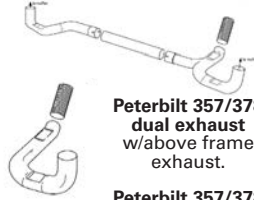

MANY NEW 5"-6"-7" & 8" CHROME PIPES IN STOCK COMPLETE EXHAUST ASSEMBLIES AVAILABLE

Most Bumpers, Most Models, Call!

Peterbilt 357/378
dual exhaust
w/above frame
exhaust.

Peterbilt 357/378
single exhaust.

Chrome
Plastic
Wheel Cover
Rear Axle w/
Removable
Hub Cap 33

\$35

Big Pipe Pickup Truck Kits

**MOST
BUMPERS
AVAILABLE!
WE SHIP
ANYWHERE!**

First Quality Pipe & OE Replacement Elbows To Fit Your Truck.

5" Dia., 36", 48" & 60" turnouts, first quality, From \$79
6" Dia., Factory replacement elbows, 1st Quality Call

7" Dia., Factory replacement elbows, 1st Quality Call