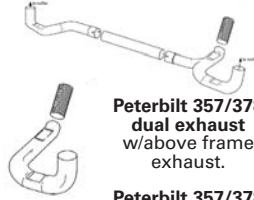

### MANY NEW 5"-6"-7" & 8" CHROME PIPES IN STOCK COMPLETE EXHAUST ASSEMBLIES AVAILABLE

Most Bumpers, Most Models, Call!

Peterbilt 357/378  
dual exhaust  
w/above frame  
exhaust.

Peterbilt 357/378  
single exhaust.