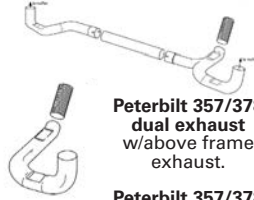

Drop Sun
Visors To
Fit Your
Truck

CHROME DEPOT, INC.

9769 ST RT 44
Mantua, OH 44255
(1/2 Mile N. of Ohio Turnpike)
Exit #193
Website: www.chromedepot.com

1-800-496-6303

E-Z Truck Parking

Hundreds Of
Miscellaneous
Steel Bends
For Your
Projects!

MANY NEW 5"-6"-7" & 8" CHROME PIPES IN STOCK COMPLETE EXHAUST ASSEMBLIES AVAILABLE

Most Bumpers, Most Models, Call!

Peterbilt 357/378
dual exhaust
w/above frame
exhaust.

Peterbilt 357/378
single exhaust.

Chrome
Plastic
Wheel Cover
Rear Axle w/
Removable
Hub Cap 33

\$35

Big Pipe Pickup Truck Kits

MOST BUMPERS AVAILABLE! WE SHIP ANYWHERE!

First Quality Pipe & OE Replacement Elbows To Fit Your Truck.

5" Dia., 36", 48" & 60" turnouts, first quality, From \$75 7" Dia., Factory replacement elbows, 1st Quality Call
6" Dia., Factory replacement elbows, 1st Quality Call