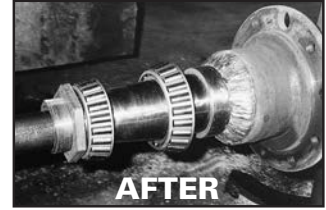

AXLE SURGEONS[®]

1-800-472-3432 • www.ohioaxlesurgeons.com

**BIG AXLE
PROBLEMS?**

- Portable Precision Spindle Replacement
- Quality On-Site Service
- 1-Ton & Up Trucks, Trailers or Motor Homes

36 YEARS EXPERIENCE