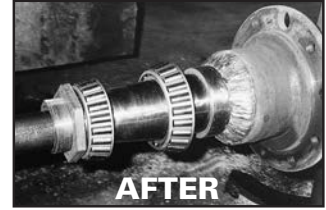

# AXLE SURGEONS<sup>®</sup>

1-800-472-3432 • [www.ohioaxlesurgeons.com](http://www.ohioaxlesurgeons.com)

**BIG AXLE  
PROBLEMS?**

- Portable Precision Spindle Replacement
- Quality On-Site Service
- 1-Ton & Up Trucks, Trailers or Motor Homes