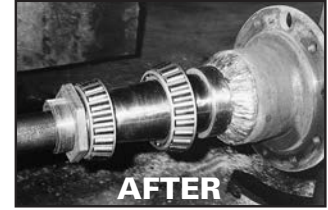

AXLE SURGEONS[®]

1-800-472-3432 • www.ohioaxlesurgeons.com

**BIG AXLE
PROBLEMS?**

- Portable Precision Spindle Replacement
- Quality On-Site Service
- 1-Ton & Up Trucks, Trailers or Motor Homes

36 YEARS EXPERIENCE