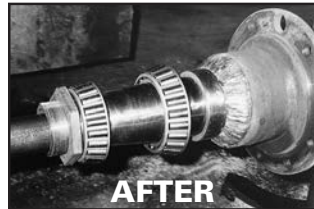

## **1-800-472-3432**

[www.ohioaxlesurgeons.com](http://www.ohioaxlesurgeons.com)

**BEFORE**

**AFTER**

**BIG AXLE  
PROBLEMS?**

**WE HAVE THE  
SOLUTIONS**

- Portable Precision Spindle Replacement
- Quality On-Site Service
- 1-Ton & Up Trucks, Trailers or Motor Homes